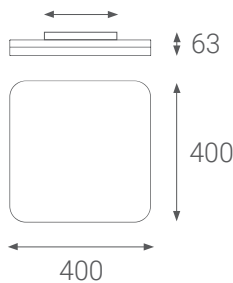

SQUARE II 40

Product

Name	SQUARE II 40
Code	1230951
Color	White
Category	Ceiling mounted

Power

Power	30 W
Lumen output	3.000
Light source	LED
Color temperature	3.000/4.000/5.700

Information

Color Rendering Index	80+
Chromatic stability	Mac Adam Step 3
Light beam angle	120°
Unified Glare Rating	>0,9
Efficiency	100 lm/W
Driver	Incl.
Electrical insulation class	□
Voltage	220V/240V
Frequency	50/60 Hz
Energetic efficiency	A+
LED Lifespan	>50.000h L70 B30

Other data

Ingress Protection	IP54
Material	Polycarbonate

EN

Square surface light fitting for interior or exterior mounting in IP54, equipped with SMD LEDs. Possibility to change light temperature by switch during installation. Available in 3 different sizes with direct diffused lighting effect. Housing and Diffusor made of polycarbonate. Available in white color.