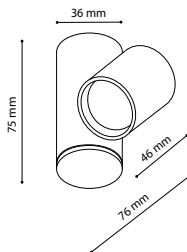

SPY, W

Product	
Name	SPY, W
Code	1111231
Color	White
Category	Ceiling
Power	
Power	4W
Lumen output	250
Light source	LED
Color temperature	3.000
Information	
Color Rendering Index	>90
Chromatic stability	Mac Adam Step 3
Light beam angle	38°
Power factor	>0,9
Efficiency	63 lm/W
Driver	Incl.
Electrical insulation class	□
Voltage	220V/240V
Frequency	50/60 Hz
Energetic efficiency	A+
LED Lifespan	>50.000h L70 B30
Other data	
Ingress Protection	IP20
Material	Aluminium