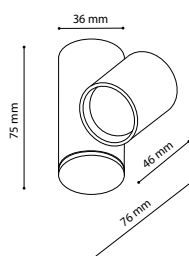

SPY, B

Product	
Name	SPY, B
Code	1111233
Color	Black
Category	Ceiling
Power	
Power	4W
Lumen output	250
Light source	LED
Color temperature	3.000
Information	
Color Rendering Index	>90
Chromatic stability	Mac Adam Step 3
Light beam angle	38°
Power factor	>0,9
Efficiency	63 lm/W
Driver	Incl.
Electrical insulation class	□
Voltage	220V/240V
Frequency	50/60 Hz
Energetic efficiency	A+
LED Lifespan	>50.000h L70 B30
Other data	
Ingress Protection	IP20
Material	Aluminium