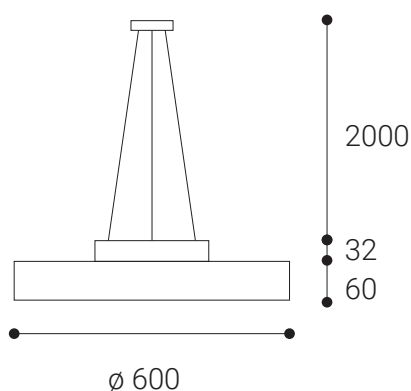

RINGO 60 P/N-Z, W

Product

Name	RINGO 60 P/N-Z, W
Code (Basic, Dimmable)	3111231, 3111231D
Color	White
Category	Suspended

Power

Power	54 W + 6 W
Lumen output	4.940
Light source	LED
Color temperature	3.000

Information

Other data

Ingress Protection	IP20
Material	Polycarbonate/Aluminium

EN

Round suspended light fitting for interior mounting, equipped with SMD LEDs. Beautiful slim design with very narrow visible edge. Available in 4 different sizes and 2 versions - direct or direct/indirect lighting effect with soft diffused light. Housing made of aluminium, opal diffuser made of PMMA. Available in white and black color, including dimmable versions.