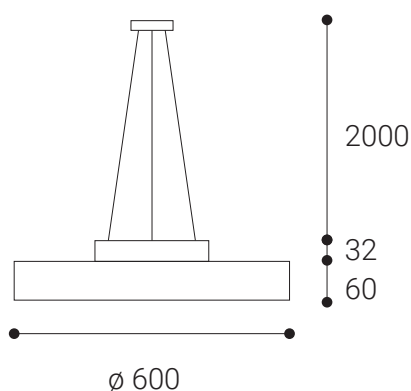

RINGO 60 P/N-Z, B

Product

Name	RINGO 60 P/N-Z, B
Code (Basic, Dimmable)	3111233, 3111233D
Color	Black
Category	Suspended

Power

Power	54 W + 6 W
Lumen output	4.940
Light source	LED
Color temperature	3.000

Information

Other data

Ingress Protection	IP20
Material	Polycarbonate/Aluminium

EN

Round suspended light fitting for interior mounting, equipped with SMD LEDs. Beautiful slim design with very narrow visible edge. Available in 4 different sizes and 2 versions - direct or direct/indirect lighting effect with soft diffused light. Housing made of aluminium, opal diffuser made of PMMA. Available in white and black color, including dimmable versions.