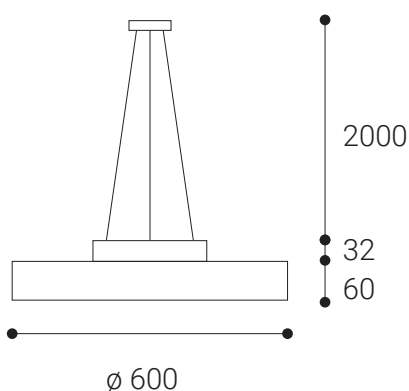

RINGO 60 P-Z, W

Product

Name	RINGO 60 P-Z, W
Code (Basic, Dimmable)	3111131, 3111131D
Color	White
Category	Suspended

Power

Power	54 W
Lumen output	4.580
Light source	LED
Color temperature	3.000

Information

Other data

Ingress Protection	IP20
Material	Polycarbonate/Aluminium

EN

Round suspended light fitting for interior mounting, equipped with SMD LEDs. Beautiful slim design with very narrow visible edge. Available in 4 different sizes and 2 versions - direct or direct/indirect lighting effect with soft diffused light. Housing made of aluminium, opal diffuser made of PMMA. Available in white and black color, including dimmable versions.