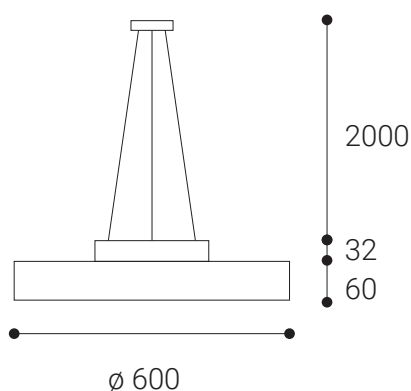

RINGO 60 P-Z, B

Product

Name	RINGO 60 P-Z, B
Code (Basic, Dimmable)	3111133, 3111133D
Color	Black
Category	Suspended

Power

Power	54 W
Lumen output	4.580
Light source	LED
Color temperature	3.000

Information

Other data

Ingress Protection	IP20
Material	Polycarbonate/Aluminium

EN

Round suspended light fitting for interior mounting, equipped with SMD LEDs. Beautiful slim design with very narrow visible edge. Available in 4 different sizes and 2 versions - direct or direct/indirect lighting effect with soft diffused light. Housing made of aluminium, opal diffuser made of PMMA. Available in white and black color, including dimmable versions.