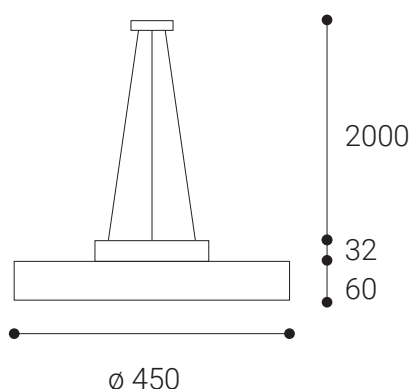

RINGO 45 P/N-Z, W

Product

Name	RINGO 45 P/N-Z, W
Code (Basic, Dimmable)	3111031, 3111031D
Color	White
Category	Suspended

Power

Power	42 W + 5 W
Lumen output	3.930
Light source	LED
Color temperature	3.000

Information

Other data

Ingress Protection	IP20
Material	Polycarbonate/Aluminium

EN

Round suspended light fitting for interior mounting, equipped with SMD LEDs. Beautiful slim design with very narrow visible edge. Available in 4 different sizes and 2 versions - direct or direct/indirect lighting effect with soft diffused light. Housing made of aluminium, opal diffuser made of PMMA. Available in white and black color, including dimmable versions.