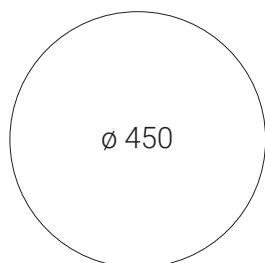

RINGO 45 P/N-Z, W

Product

Name	RINGO 45 P/N-Z, W
Code (Basic, Dimmable)	3111031, 3111031D
Color	White
Category	Suspended

Power

Power	42 W + 5 W
Lumen output	3.930
Light source	LED
Color temperature	3.000

Information