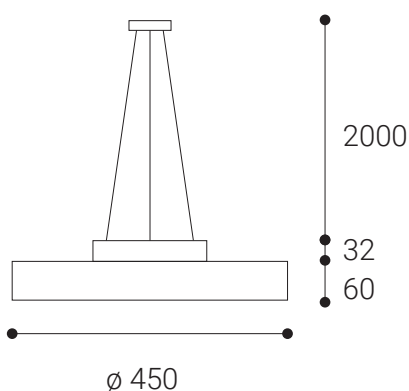

RINGO 45 P/N-Z, B

Product

Name	RINGO 45 P/N-Z, B
Code (Basic , Dimmable)	3111033, 3111033D
Color	Black
Category	Suspended

Power

Power	42 W + 5 W
Lumen output	3.930
Light source	LED
Color temperature	3.000

Other data

Ingress Protection	IP20
Material	Polycarbonate/Aluminium

EN

Round suspended light fitting for interior mounting, equipped with SMD LEDs. Beautiful slim design with very narrow visible edge. Available in 4 different sizes and 2 versions - direct or direct/indirect lighting effect with soft diffused light. Housing made of aluminium, opal diffuser made of PMMA. Available in white and black color, including dimmable versions.