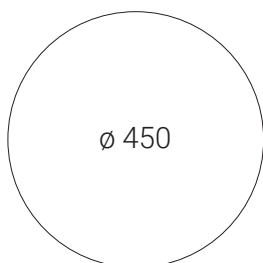

RINGO 45 P/N-Z, B

Product

Name	RINGO 45 P/N-Z, B
Code (Basic , Dimmable)	3111033, 3111033D
Color	Black
Category	Suspended

Power

Power	42 W + 5 W
Lumen output	3.930
Light source	LED
Color temperature	3.000