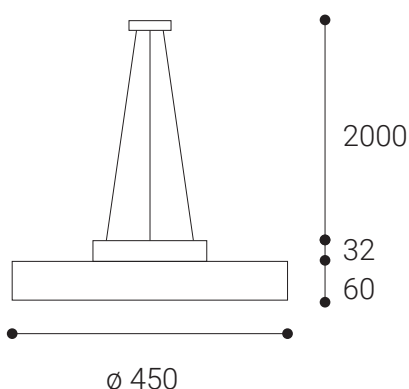

RINGO 45 P-Z, W

Product

Name	RINGO 45 P-Z, W
Code (Basic, Dimmable)	3110931, 3110931D
Color	White
Category	Suspended

Power

Power	42 W
Lumen output	3.340
Light source	LED
Color temperature	3.000

Information

Other data

Ingress Protection	IP20
Material	Polycarbonate/Aluminium

EN

Round suspended light fitting for interior mounting, equipped with SMD LEDs. Beautiful slim design with very narrow visible edge. Available in 4 different sizes and 2 versions - direct or direct/indirect lighting effect with soft diffused light. Housing made of aluminium, opal diffuser made of PMMA. Available in white and black color, including dimmable versions.