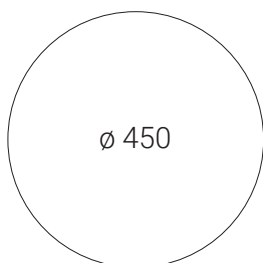

RINGO 45 P-Z, W

Product

Name	RINGO 45 P-Z, W
Code (Basic, Dimmable)	3110931, 3110931D
Color	White
Category	Suspended

Power

Power	42 W
Lumen output	3.340
Light source	LED
Color temperature	3.000

Information