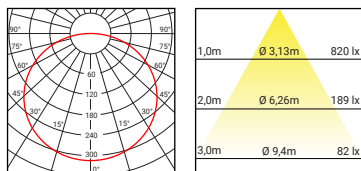

RINGO 35 P, B

Product	
Name	RINGO 35 P, B
Code (Basic , Dimmable)	1110333, 1110333D
Color	Black
Category	Ceiling mounted
Power	
Power	34 W
Lumen output	2.560
Light source	LED
Color temperature	3.000
Information	
Color Rendering Index	95+
Chromatic stability	Mac Adam Step 3
Light beam angle	160°
Unified Glare Rating	>0,9
Efficiency	75 lm/W
Driver	Incl.
Electrical insulation class	□
Voltage	220V/240V
Frequency	50/60 Hz
Energetic efficiency	A+
LED Lifespan	>50.000h L70 B30
Other data	
Ingress Protection	IP20
Material	Polycarbonate/Opal

EN

Round ceiling or wall surface light fitting for interior mounting, equipped with SMD LEDs. Beautiful slim design with very narrow visible edge. Available in 4 different sizes and 2 versions - direct or direct/indirect lighting effect with soft diffused light. Housing made of aluminium, opal diffuser made of PMMA. Available in white and black color, including dimmable versions.

Application

general lighting, intended for residential or commercial areas (livingrooms, guest or bedrooms, entrance areas, kitchen, receptions)

CZ

Kruhové stropní nebo nástěnné svítidlo určeno pro montáž do interiéru. Světelný zdroj - LED SMD. Krásný štíhlý design s velmi úzkým viditelným okrajem. K dispozici ve 4 velikostech a 2 verzích - přímý nebo přímý / nepřímý světelný efekt s měkkým difúzním světlem. Svítidlo je vyrobeno z hliníku, opálový difúzor vyrobený z PMMA. K dispozici v bílé a černé barvě, včetně stmívatelných verzí.

Použití

obecné osvětlení určené pro obytné nebo komerční prostory (obývací pokoj, dětské izby nebo ložnice, vstupní prostory, kuchyně, recepce).

DE