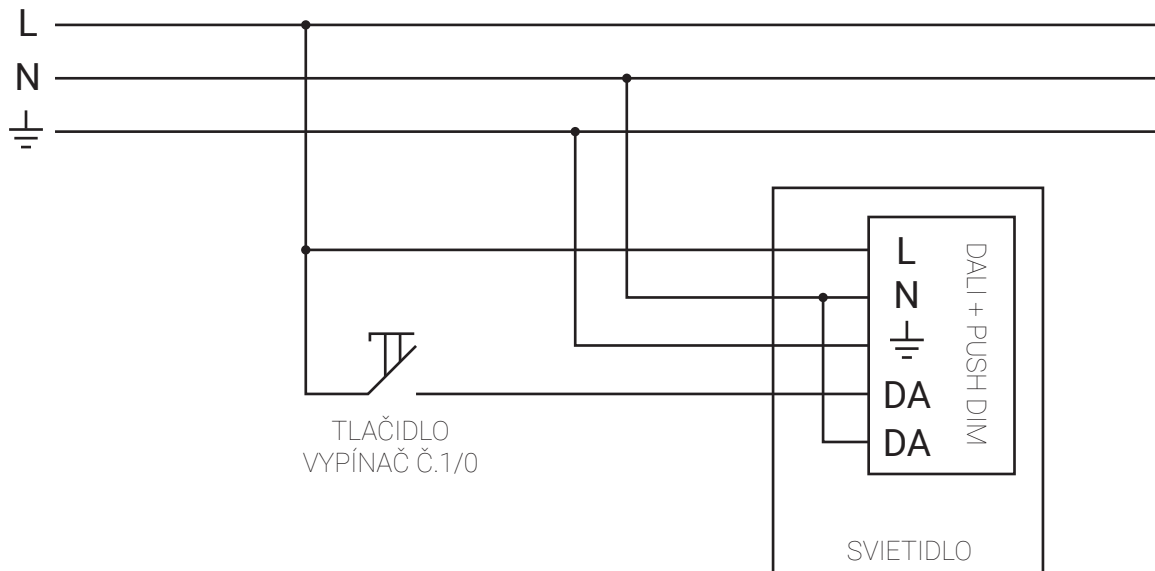

Stmievanie DALI (digitálnych) predradníkov s funkciou PUSH DIM

Svietidlo obsahuje DALI predradník s funkciou PUSH DIM, dá sa stmievať vypínačom č.1/0 (tlačidlom). Sú nutné 4 vodiče od vypínača k svietidlu, hnedý (L), modrý (N) a zelenožltý (ochranný) vodič, ktoré trvale napájajú predradník, ďalší hnedý (L), alebo čierny (L) je použitý na posielanie impulzu (prerušovanej fázy) z tlačidla. Vodič posielajúci impulzy z tlačidla sa pripojí na prvú DA svorku a modrý vodič (N) sa prepojí v svietidle z N svorky na druhú DA svorku. Stmievanie možno dosiahnuť aj s tromi vodičmi, je však nutné použiť riešenie s diaľkovým ovládaním. Krátkymi impulzmi (zatlačeniami) sa potom svietidlo zapína / vypína a dlhými stmieva.