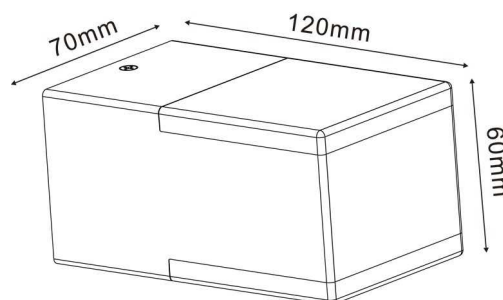

Article no.: 730355

Surface mounted wall lamp, Cube, anthracite, 220-240V AC/50-60Hz, 8,00 W, warmwhite

Light Direction

Rotating and tilting range	fixed
Angle of inclination	0°
Radiation direction	2 Side
Reflector / lense	symmetrisch

Dimensions & Weight

Length	70 mm
Width	120 mm
Height	60 mm
Diameter	
Suspensions from ceiling	
Product Weight	379 g

Base dimensions

Length	70 mm
Width	60 mm
Height	
Diameter