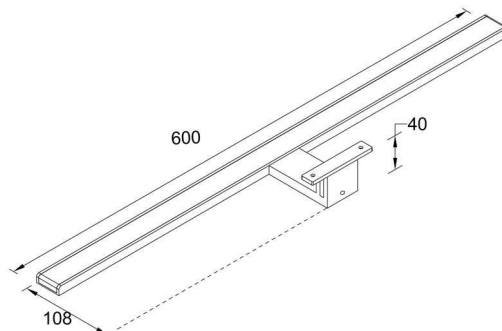

Article no.: 687081

Surface mounted furniture lamp, Situla II, silver, 220-240V AC/50-60Hz, 7,00 W, warm white + neutral white + coldwhite

Light Direction

Rotating and tilting range	fixed
Angle of inclination	
Radiation direction	
Reflector / lense	

Dimensions & Weight

Length	600 mm
Width	108 mm
Height	11 mm
Diameter	
Suspensions from ceiling	
Product Weight	300 g

Base dimensions

Length	46,5 mm
Width	25 mm
Height	40 mm
Diameter