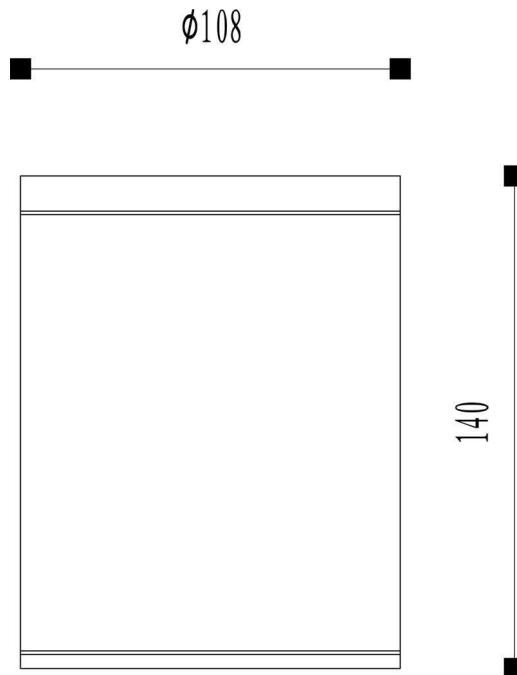

Länge	140 mm
Breite	
Höhe	
Durchmesser	108 mm
Deckenabhängung	
Gewicht	630 g

Sockelmaß

Länge	
Breite	
Höhe	
Durchmesser	

Artikel Nr.: 348015

Deckenaufbauleuchte, Tubor, Weiß, 220-240V AC/50-60Hz, 1x max. 26,00 W

Article no.: 348015

Surface mounted ceiling lamp, Tubor, white, 220-240V AC/50-60Hz, 1x max. 26,00 W

Technical Data

General Characteristics

Material	aluminum die casting
Colour	white
Optics	
included in delivery	

Article no.: 348015

Surface mounted ceiling lamp, Tubor, white, 220-240V AC/50-60Hz, 1x max. 26,00 W

Light Direction

Rotating and tilting range	
Angle of inclination	
Radiation direction	
Reflector / lense	

Dimensions & Weight

Length	140 mm
Width	
Height	
Diameter	108 mm
Suspensions from ceiling	
Product Weight	630 g

Base dimensions

Length	
Width	
Height	
Diameter	

Article no.: 348015

Surface mounted ceiling lamp, Tubor, white, 220-240V AC/50-60Hz, 1x max. 26,00 W