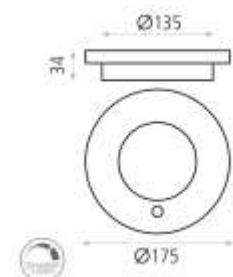

TIPO	TYPE	TYPE
Sobremesa	Table lamp	Lampe de table
ACABADO	FINISH	FINITION
Blanco/Opal	White/Opal	Blanc/Opal
MATERIAL	MATERIAL	MATIÈRE
Metal/Cristal	Metal/Glass	Métal/Verre
DETALLES	DETAILS	DÉTAILS

LÁMPARAS / LAMPS / LAMPES

	Power	Lumen	Kelvin
1:	LED 6W	490	3000
2:			

MEDIDAS / MEASURES / MESURES

	Length (mm)	Width (mm)	Height (mm)	Diameter (mm)	Gross Weight (Kg)	Net Weight (Kg)
Product:			34	175		
Box 1:	185	185	80		1,03	0,96
Box 2: