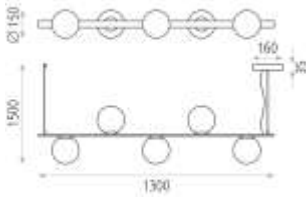

TIPO	TYPE	TYPE
Colgante	Pendant lamp	Suspension
ACABADO	FINISH	FINITION
Negro Texturado/Opal	Textured Black/Opal	Noir Texturé/Opal
MATERIAL	MATERIAL	MATIÈRE
Metal/Cristal Opal	Metal/Opal Glass	Métal/Verre Opal
DETALLES	DETAILS	DÉTAILS

LÁMPARAS / LAMPS / LAMPES

	Power	Lumen	Kelvin
1:	LED 5x5W	1850	3000
2:			

MEDIDAS / MEASURES / MESURES

	Length (mm)	Width (mm)	Height (mm)	Diameter (mm)	Gross Weight (Kg)	Net Weight (Kg)
Product:	1300		1500			
Box 1:	1310	310	260		5,66	4,73
Box 2:						

COMPONENTES / MAIN PARTS / COMPOSANTS

1 x DRIVER EAGLERISE:EIP026C0700L1 22'5-37'5V 700mA PF>0'9

5 x PCB 5W 2B2C 3030 1W 700mA 3000K