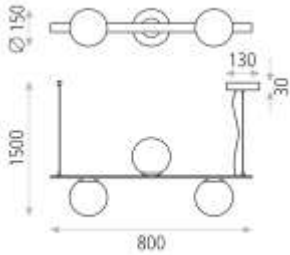

LÁMPARAS / LAMPS / LAMPES

	Power	Lumen	Kelvin
1:	LED 3x5W	1110	3000
2:			

MEDIDAS / MEASURES / MESURES

	Length (mm)	Width (mm)	Height (mm)	Diameter (mm)	Gross Weight (Kg)	Net Weight (Kg)
Product:	800		1500			
Box 1:	820	310	260		3,64	3,027
Box 2:						