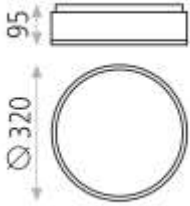

**LÁMPARAS / LAMPS / LAMPES**

	Power	Lumen	Kelvin
1:	LED 24W	2520	3000
2:			

**MEDIDAS / MEASURES / MESURES**

	Length (mm)	Width (mm)	Height (mm)	Diameter (mm)	Gross Weight (Kg)	Net Weight (Kg)
Product:	0	0	95	380		
Box 1:	375	375	155		2,64	2,353
Box 2:						