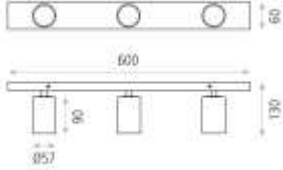

TIPO	TYPE	TYPE
Plafón	Ceiling lamp	Plafonnier
ACABADO	FINISH	FINITION
Negro Texturado	Textured Black	Noir Texturé
MATERIAL	MATERIAL	MATIÈRE
Aluminio	Aluminium	Aluminium
DETALLES	DETAILS	DÉTAILS