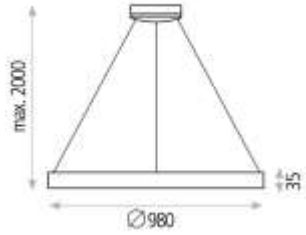

LÁMPARAS / LAMPS / LAMPES

	Power	Lumen	Kelvin
1:	LED 100W	8150	3000
2:			

MEDIDAS / MEASURES / MESURES

	Length (mm)	Width (mm)	Height (mm)	Diameter (mm)	Gross Weight (Kg)	Net Weight (Kg)
Product:			1500	980		
Box 1:	1040	1040	110		6,27	4,805
Box 2:						