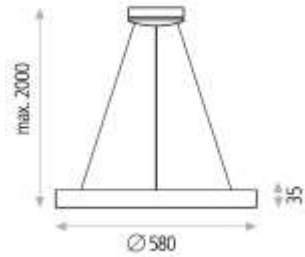

LÁMPARAS / LAMPS / LAMPES

	Power	Lumen	Kelvin
1:	LED 50W	3450	3000
2:			

MEDIDAS / MEASURES / MESURES

	Length (mm)	Width (mm)	Height (mm)	Diameter (mm)	Gross Weight (Kg)	Net Weight (Kg)
Product:			1500	580		
Box 1:	640	640	110		3,14	2,525
Box 2:						