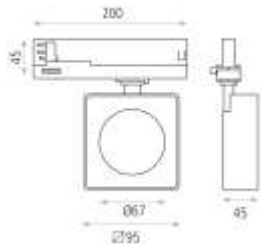

TIPO	TYPE	TYPE
Track light	Track light	Track light
ACABADO	FINISH	FINITION
Negro Texturado	Textured Black	Noir Texturé
MATERIAL	MATERIAL	MATIÈRE
Aluminio/ABS	Aluminium/ABS	Aluminium/ABS
DETALLES	DETAILS	DÉTAILS