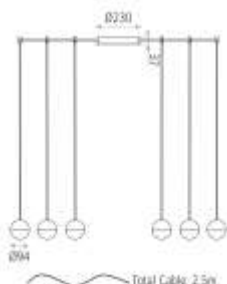

LÁMPARAS / LAMPS / LAMPES

	Power	Lumen	Kelvin
1:	LED 6x5W		3000
2:			

MEDIDAS / MEASURES / MESURES

	Length (mm)	Width (mm)	Height (mm)	Diameter (mm)	Gross Weight (Kg)	Net Weight (Kg)
Product:					0	
Box 1:	500	270	650		3,83	3,12
Box 2:						

COMPONENTES / MAIN PARTS / COMPOSANTS

1 x DRIVER EAGLERISE: EIP040C0700LSR 34'5-57'5V 700mA PF>0'9