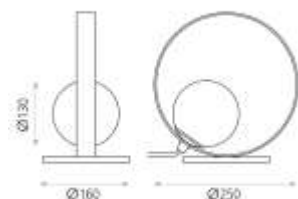

TIPO	TYPE	TYPE
Sobremesa	Table lamp	Lampe de table
ACABADO	FINISH	FINITION
Oro Tecnico/Opal	Tech. Gold/Opal	Or Technique/Opal
MATERIAL	MATERIAL	MATIÈRE
Metal/Cristal	Metal/Glass	Métal/Verre
DETALLES	DETAILS	DÉTAILS