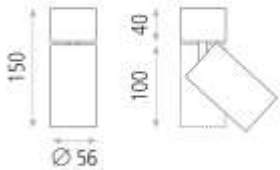

TIPO	TYPE	TYPE
Foco	Spotlight	Spot
ACABADO	FINISH	FINITION
Blanco Texturado	Textured White	Blanc Texturé
MATERIAL	MATERIAL	MATIÈRE
Aluminio	Aluminium	Aluminium
DETALLES	DETAILS	DÉTAILS