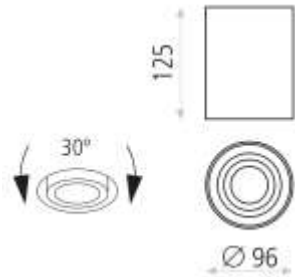

TIPO	TYPE	TYPE
Plafón	Ceiling lamp	Plafonnier
ACABADO	FINISH	FINITION
Blanco Texturado	Textured White	Blanc Texturé
MATERIAL	MATERIAL	MATIÈRE
Aluminio	Aluminium	Aluminium
DETALLES	DETAILS	DÉTAILS

LÁMPARAS / LAMPS / LAMPES

	Power	Lumen	Kelvin
1:	1xLED GU10		
2:			

MEDIDAS / MEASURES / MESURES

	Length (mm)	Width (mm)	Height (mm)	Diameter (mm)	Gross Weight (Kg)	Net Weight (Kg)
Product:			125	96		
Box 1:	145	105	105		0,538	0,492
Box 2: