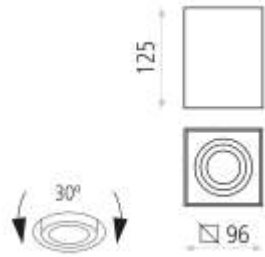

TIPO	TYPE	TYPE
Plafón	Ceiling lamp	Plafonnier
ACABADO	FINISH	FINITION
Blanco Texturado	Textured White	Blanc Texturé
MATERIAL	MATERIAL	MATIÈRE
Aluminio	Aluminium	Aluminium
DETALLES	DETAILS	DÉTAILS