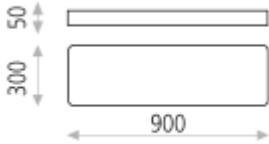

LÁMPARAS / LAMPS / LAMPES

	Power	Lumen	Kelvin
1:	LED 36W	2748	4000
2:			

MEDIDAS / MEASURES / MESURES

	Length (mm)	Width (mm)	Height (mm)	Diameter (mm)	Gross Weight (Kg)	Net Weight (Kg)
Product:	900	300	50	0		
Box 1:	960	360	120		4	3,437
Box 2:						