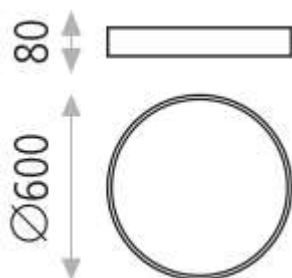

LÁMPARAS / LAMPS / LAMPES

	Power	Lumen	Kelvin
1:	LED 42W	3208	3000
2:			

MEDIDAS / MEASURES / MESURES

	Length (mm)	Width (mm)	Height (mm)	Diameter (mm)	Gross Weight (Kg)	Net Weight (Kg)
Product:			80	600		
Box 1:	660	660	160		5,21	4,487
Box 2:						