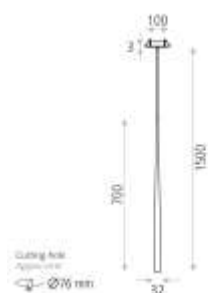

	Power	Lumen	Kelvin
1:	LED 5W	600	3000
2:			

MEDIDAS / MEASURES / MESURES

	Length (mm)	Width (mm)	Height (mm)	Diameter (mm)	Gross Weight (Kg)	Net Weight (Kg)
Product:			743-1500	32		
Box 1:	760	120	120		1	0,78
Box 2:						

FOTOMETRÍA
PHOTOMETRY
PHOTOMÉTRIE