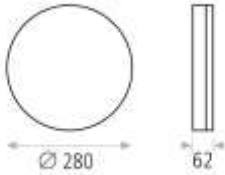

Madison - 3497/28SENM - P349713BMS

DOC: FTEC-200213