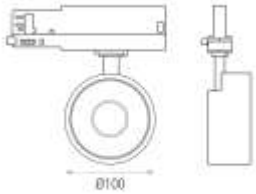

TIPO	TYPE	TYPE
Track light	Track light	Track light
ACABADO	FINISH	FINITION
Blanco texturado	Textured White	Blanc Texturé
MATERIAL	MATERIAL	MATIÈRE
Metal	Metal	Métal
DETALLES	DETAILS	DÉTAILS

LÁMPARAS / LAMPS / LAMPES

	Power	Lumen	Kelvin
1:	LED COB 13W	891	3000
2:			

MEDIDAS / MEASURES / MESURES

	Length (mm)	Width (mm)	Height (mm)	Diameter (mm)	Gross Weight (Kg)	Net Weight (Kg)
Product:				100		
Box 1:						
Box 2:						