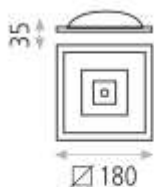

LÁMPARAS / LAMPS / LAMPES

	Power	Lumen	Kelvin
1:	LED 15W	1254	4000
2:	LED 7W	439	4000

MEDIDAS / MEASURES / MESURES

	Length (mm)	Width (mm)	Height (mm)	Diameter (mm)	Gross Weight (Kg)	Net Weight (Kg)
Product:	180	180	35			
Box 1:	230	200	50		0,55	0,475
Box 2:						