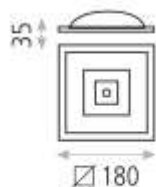

LÁMPARAS / LAMPS / LAMPES

	Power	Lumen	Kelvin
1:	LED 15W	1254	3000
2:	LED 7W	439	3000

MEDIDAS / MEASURES / MESURES

	Length (mm)	Width (mm)	Height (mm)	Diameter (mm)	Gross Weight (Kg)	Net Weight (Kg)
Product:	180	180	35			
Box 1:	230	200	50		0,55	0,475
Box 2:						