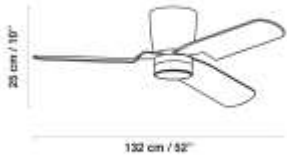

LÁMPARAS / LAMPS / LAMPES

	Power	Lumen	Kelvin
1:	LED 15W	1140	3000
2:	1xMOTOR DC		

MEDIDAS / MEASURES / MESURES

	Length (mm)	Width (mm)	Height (mm)	Diameter (mm)	Gross Weight (Kg)	Net Weight (Kg)
Product:			250	1320		
Box 1:	655	225	255		6,1	5,684
Box 2:						

COMPONENTES / MAIN PARTS / COMPOSANTS

- 1 x DRIVER EAGLERISE: EIP012C0300L3 25-42V 300mA PF=0'5
- 1 x PCB 12W SMD 2835 0.5W 3V 3000K 2B12C
- 1 x Remote Control + Receiver