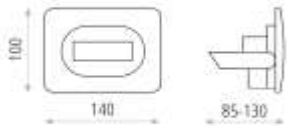

TIPO	TYPE	TYPE
Plafón	Ceiling lamp	Plafonnier
ACABADO	FINISH	FINITION
Negro Texturado	Textured Black	Noir Texturé
MATERIAL	MATERIAL	MATIÈRE
Aluminio	Aluminium	Aluminium
DETALLES	DETAILS	DÉTAILS

LÁMPARAS / LAMPS / LAMPES

	Power	Lumen	Kelvin
1:	LED 20W	1800	4000
2:			

MEDIDAS / MEASURES / MESURES

	Length (mm)	Width (mm)	Height (mm)	Diameter (mm)	Gross Weight (Kg)	Net Weight (Kg)
Product:	140	100	85			
Box 1:	115	155	60		0,41	0,372
Box 2: