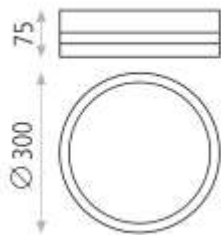

TIPO	TYPE	TYPE
Plafón	Ceiling lamp	Plafonnier
ACABADO	FINISH	FINITION
Gris	Grey	Gris
MATERIAL	MATERIAL	MATIÈRE
Aluminio/Acrílico	Aluminium/Acrylic	Aluminium/Acrylique
DETALLES	DETAILS	DÉTAILS

LÁMPARAS / LAMPS / LAMPES

	Power	Lumen	Kelvin
1:	2xE27		
2:			

MEDIDAS / MEASURES / MESURES

	Length (mm)	Width (mm)	Height (mm)	Diameter (mm)	Gross Weight (Kg)	Net Weight (Kg)
Product:			75	300		
Box 1:	320	320	120		1,71	1,51
Box 2: