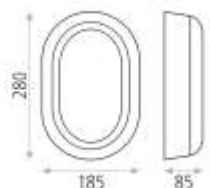

TIPO	TYPE	TYPE
Plafón	Ceiling lamp	Plafonnier
ACABADO	FINISH	FINITION
Gris	Grey	Gris
MATERIAL	MATERIAL	MATIÈRE
Aluminio/Acrílico	Aluminium/Acrylic	Aluminium/Acrylique
DETALLES	DETAILS	DÉTAILS

LÁMPARAS / LAMPS / LAMPES

	Power	Lumen	Kelvin
1:	1xE27		
2:			

MEDIDAS / MEASURES / MESURES

	Length (mm)	Width (mm)	Height (mm)	Diameter (mm)	Gross Weight (Kg)	Net Weight (Kg)
Product:	185	85	280			
Box 1:	290	210	125		1,06	0,922
Box 2: