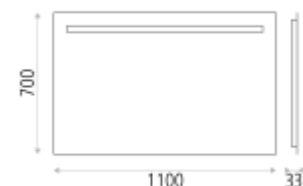

TIPO	TYPE	TYPE
Espejo	Mirror	Miroir
ACABADO	FINISH	FINITION
Blanco	White	Blanc
MATERIAL	MATERIAL	MATIÈRE
Metal/Cristal	Metal/Glass	Métal/Verre
DETALLES	DETAILS	DÉTAILS