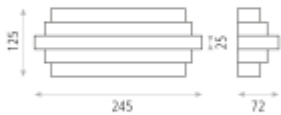

LÁMPARAS / LAMPS / LAMPES

	Power	Lumen	Kelvin
1:	LED 23.5W	1200	3000
2:			

MEDIDAS / MEASURES / MESURES

	Length (mm)	Width (mm)	Height (mm)	Diameter (mm)	Gross Weight (Kg)	Net Weight (Kg)
Product:	245	125	72			
Box 1:	270	140	80		1,28	1,201
Box 2:						