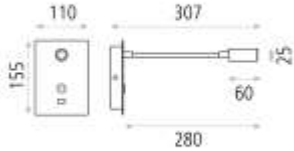

LÁMPARAS / LAMPS / LAMPES

	Power	Lumen	Kelvin
1:	LED 3W	315	3000
2:			

MEDIDAS / MEASURES / MESURES

	Length (mm)	Width (mm)	Height (mm)	Diameter (mm)	Gross Weight (Kg)	Net Weight (Kg)
Product:	307	110	155			
Box 1:	165	120	110		0,666	0,609
Box 2:						

COMPONENTES / MAIN PARTS / COMPOSANTS

- 1 x DRIVER WAIBERLON: HLV7006LB 3-6V 700mA PF>0'9
- 1 x PCB USB CHARGER 16/3664 USB BEZEL IN WHITE
- 1 x PCB WITH SAMSUNG LED DIODE 1X3W 3000K WITH RED AND BLACK WELDED WI