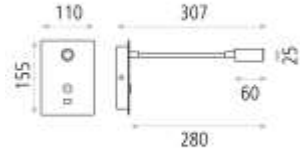

LÁMPARAS / LAMPS / LAMPES

	Power	Lumen	Kelvin
1:	LED 3W	315	3000
2:			

MEDIDAS / MEASURES / MESURES

	Length (mm)	Width (mm)	Height (mm)	Diameter (mm)	Gross Weight (Kg)	Net Weight (Kg)
Product:	307	110	155			
Box 1:	165	120	110		0,666	0,609
Box 2:						

COMPONENTES / MAIN PARTS / COMPOSANTS

- 1 x DRIVER WAIBERLON: HLV7006LB 3-6V 700mA PF>0'9
- 1 x PCB USB CHARGER 16/3664 USB BEZEL IN WHITE
- 1 x PCB WITH SAMSUNG LED DIODE 1X3W 3000K WITH RED AND BLACK WELDED WI