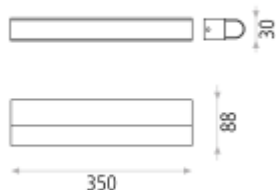

TIPO	TYPE	TYPE
Aplique	Wall Lamp	Applique
ACABADO	FINISH	FINITION
Opal/Cromo	Opal/Chrome	Opal/Chrome
MATERIAL	MATERIAL	MATIÈRE
Metal/Acrílico	Metal/Acrylic	Métal/Acrylique
DETALLES	DETAILS	DÉTAILS