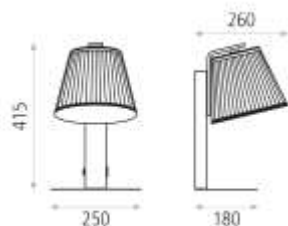

LÁMPARAS / LAMPS / LAMPES

	Power	Lumen	Kelvin
1:	LED 9W	720	3000
2:			

MEDIDAS / MEASURES / MESURES

	Length (mm)	Width (mm)	Height (mm)	Diameter (mm)	Gross Weight (Kg)	Net Weight (Kg)
Product:	415	250	260			
Box 1:	315	370	465		3,22	2,734
Box 2:						