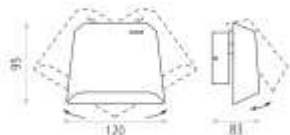

TIPO	TYPE	TYPE
Aplique	Wall Lamp	Applique
ACABADO	FINISH	FINITION
Negro Texturado	Textured Black	Noir Texturé
MATERIAL	MATERIAL	MATIÈRE
Aluminio	Aluminium	Aluminium
DETALLES	DETAILS	DÉTAILS

LÁMPARAS / LAMPS / LAMPES

	Power	Lumen	Kelvin
1:	LED 6W	485	3000
2:			

MEDIDAS / MEASURES / MESURES

	Length (mm)	Width (mm)	Height (mm)	Diameter (mm)	Gross Weight (Kg)	Net Weight (Kg)
Product:	80-120	120	95			
Box 1:	110	110	110		0,43	0,389
Box 2:						

COMPONENTES / MAIN PARTS / COMPOSANTS

1 x DRIVER EAGLERISE: EBP006C0300S1 12-22V 300mA PF>0'5