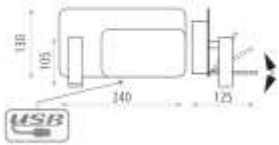

LÁMPARAS / LAMPS / LAMPES

| | Power | Lumen | Kelvin |
|----|--------|-------|--------|
| 1: | LED 4W | 600 | 3000 |
| 2: | LED 3W | 315 | 3000 |

MEDIDAS / MEASURES / MESURES

| | Length (mm) | Width (mm) | Height (mm) | Diameter (mm) | Gross Weight (Kg) | Net Weight (Kg) |
|----------|----------------|---------------|----------------|------------------|----------------------|--------------------|
| Product: | 125 | 240 | 130 | | | |
| Box 1: | 300 | 150 | 90 | | 1,39 | 1,294 |
| Box 2: | | | | | | |