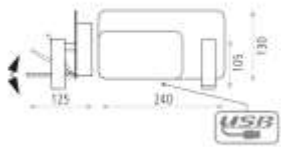

LÁMPARAS / LAMPS / LAMPES

	Power	Lumen	Kelvin
1:	LED 4W	600	3000
2:	LED 3W	315	3000

MEDIDAS / MEASURES / MESURES

	Length (mm)	Width (mm)	Height (mm)	Diameter (mm)	Gross Weight (Kg)	Net Weight (Kg)
Product:	125	240	130			
Box 1:	300	150	90		1,39	1,294
Box 2:						

COMPONENTES / MAIN PARTS / COMPOSANTS

- 1 x DRIVER EAGLERISE: ELP03SS1 2'5-4'2V 700mA
- 1 x DRIVER EAGLERISE: EBP006C0300S1 12-22V 300mA PF>0'5
- 1 x PCB 20W 4C5B 3030 1W 700mA 4200K **540mm**