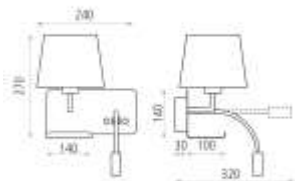

TIPO	TYPE	TYPE
Aplique	Wall Lamp	Applique
ACABADO	FINISH	FINITION
Blanco texturado	Textured White	Blanc Texturé
MATERIAL	MATERIAL	MATIÈRE
Metal/Algodón	Metal/Cotton	Métal/Coton
DETALLES	DETAILS	DÉTAILS

LÁMPARAS / LAMPS / LAMPES

	Power	Lumen	Kelvin
1:	1xE27		
2:	LED 3W	315	3000

MEDIDAS / MEASURES / MESURES

	Length (mm)	Width (mm)	Height (mm)	Diameter (mm)	Gross Weight (Kg)	Net Weight (Kg)
Product:	195-320	240	270-370			
Box 1:	455	220	200		1,88	1,617
Box 2:						

COMPONENTES / MAIN PARTS / COMPOSANTS

1 x DRIVER EAGLERISE: ELP03SS1 2'5-4'2V 700mA

1 x PCB WITH SAMSUNG LED DIODE 1X3W 3000K WITH RED AND BLACK WELDED WI