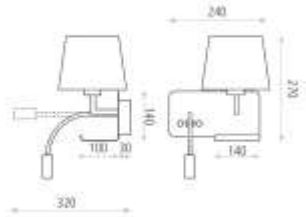

LÁMPARAS / LAMPS / LAMPES

	Power	Lumen	Kelvin
1:	1xE27		
2:	LED 3W	315	3000

MEDIDAS / MEASURES / MESURES

	Length (mm)	Width (mm)	Height (mm)	Diameter (mm)	Gross Weight (Kg)	Net Weight (Kg)
Product:	195-320	240	270-370			
Box 1:	455	220	200		1,88	1,617
Box 2:						