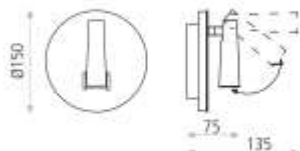

LÁMPARAS / LAMPS / LAMPES

	Power	Lumen	Kelvin
1:	LED 6W	750	3000
2:	LED 3W	315	3000

MEDIDAS / MEASURES / MESURES

	Length (mm)	Width (mm)	Height (mm)	Diameter (mm)	Gross Weight (Kg)	Net Weight (Kg)
Product:	75-135			150		
Box 1:	160	160	95		0,64	0,577
Box 2:						

COMPONENTES / MAIN PARTS / COMPOSANTS

- 1 x DRIVER EAGLERISE: ELP03SS1 2'5-4'2V 700mA
- 1 x DRIVER EAGLERISE:EBP006C0350SS 12-18V 350mA PF>0'45
- 2 x PCB 2.5W 12B2C 3014 0'1W 3000K
- 1 x PCB WITH SAMSUNG LED DIODE 1X3W 3000K WITH RED AND BLACK WELDED WI